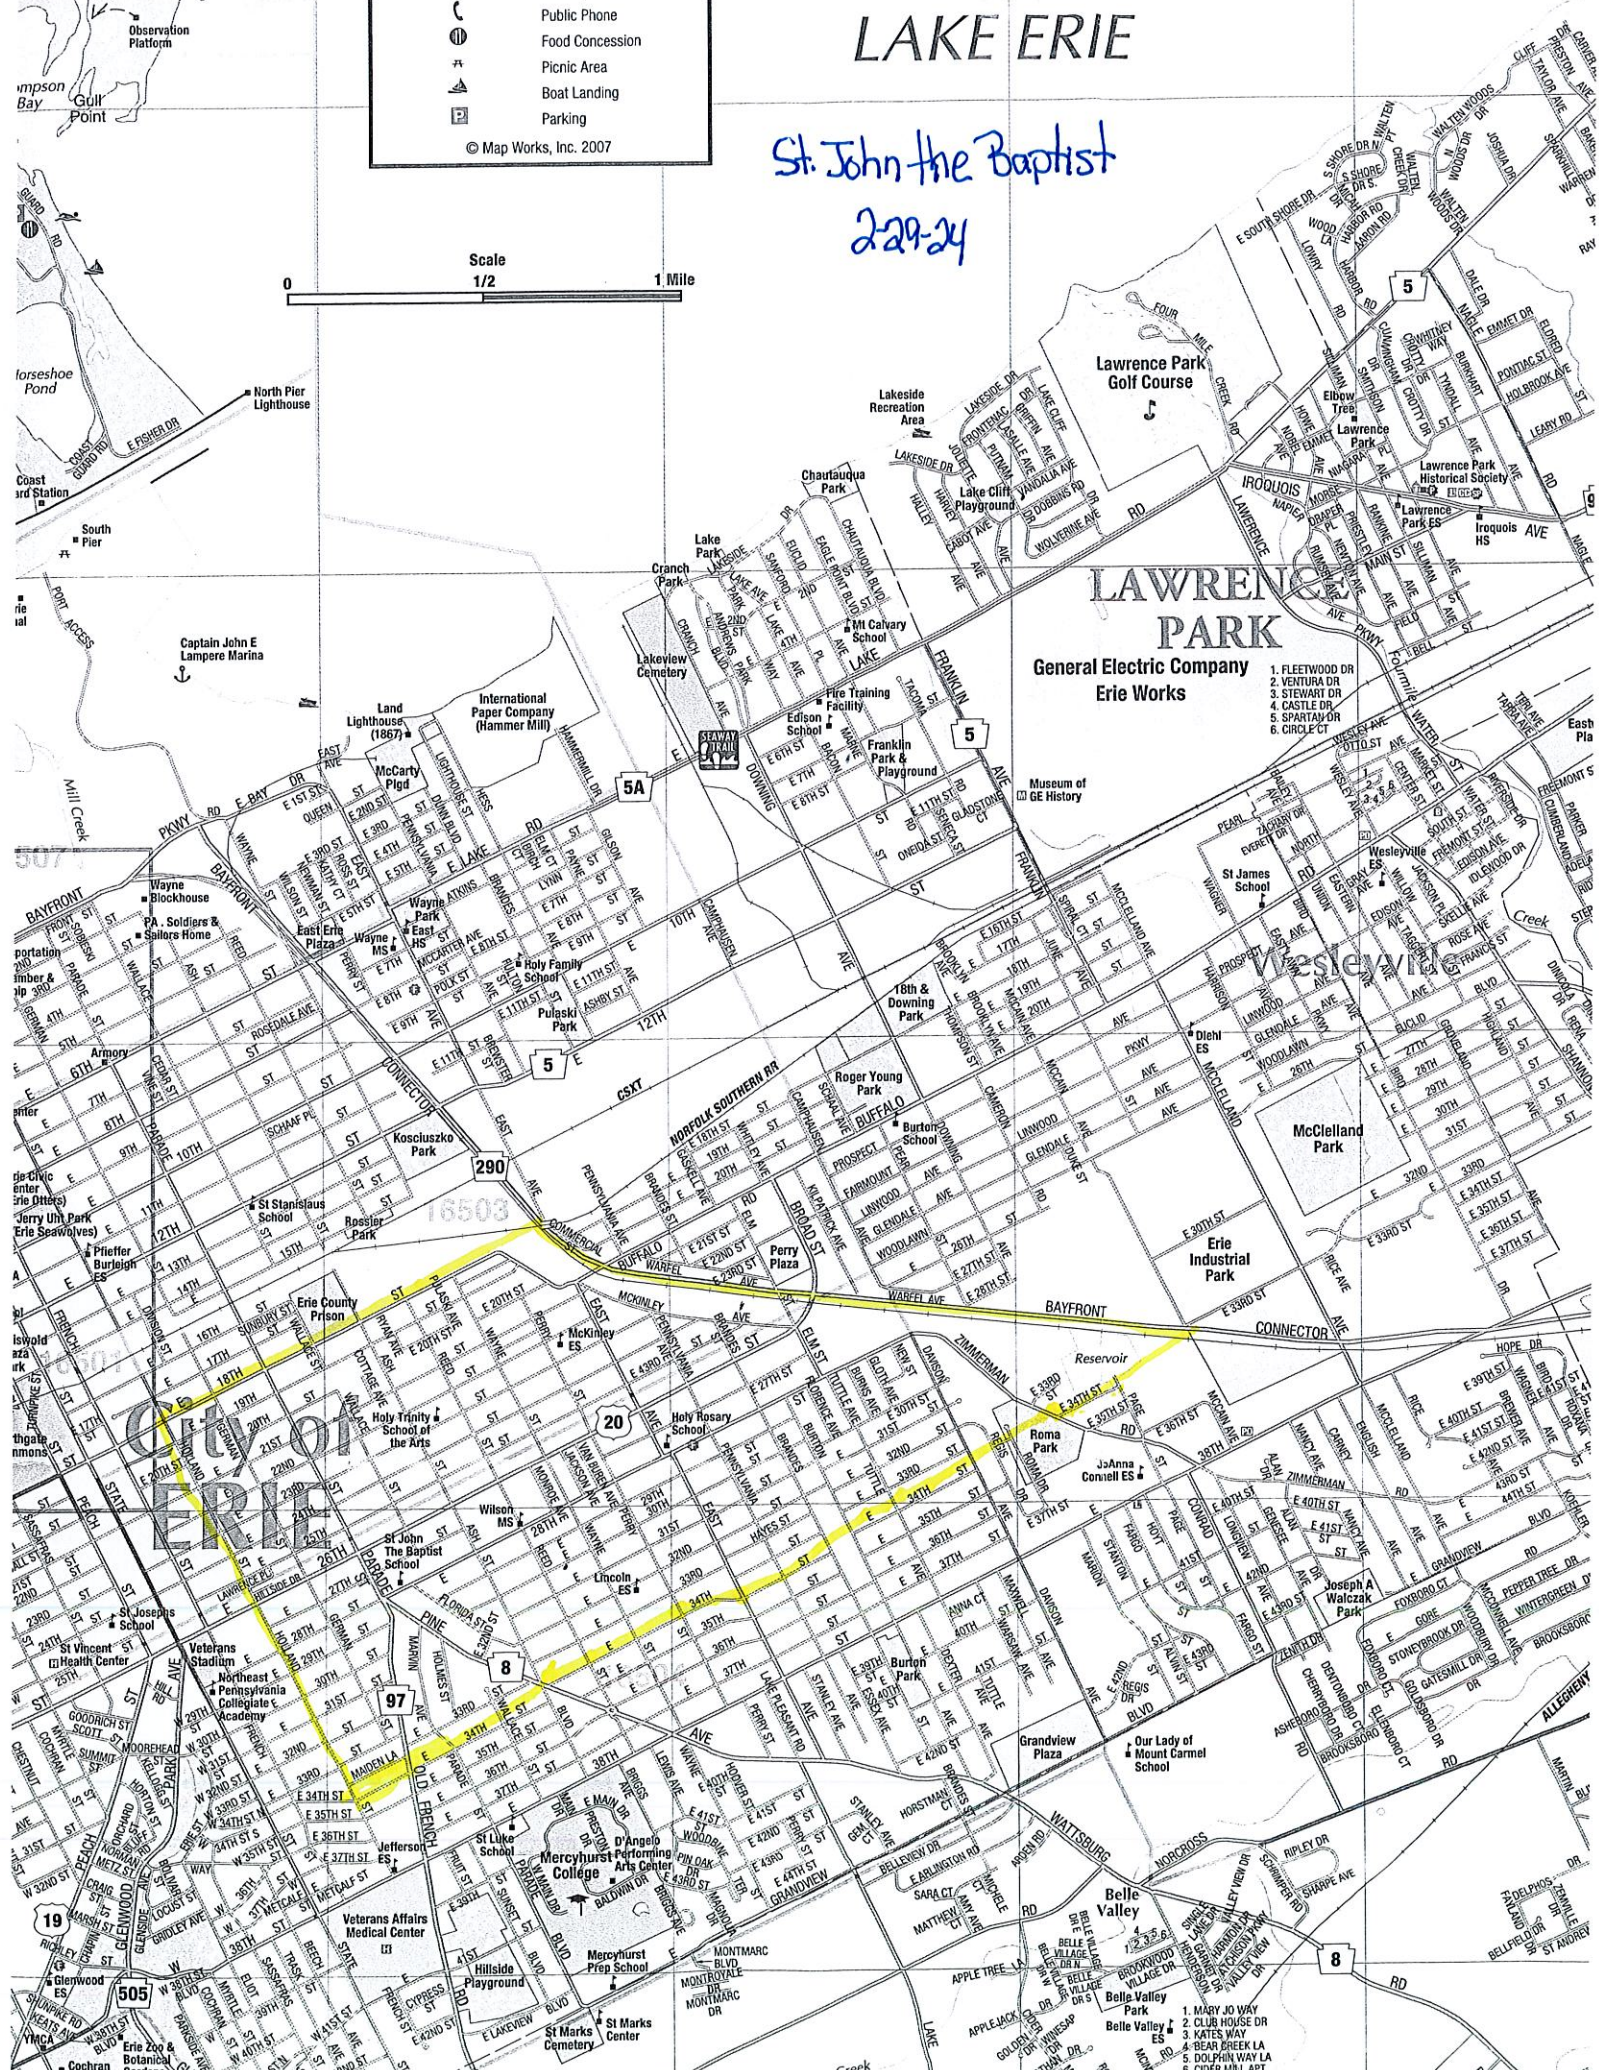

	Public Phone
	Food Concession
	Picnic Area
	Boat Landing
	Parking

© Map Works, Inc. 2007

# LAKE ERIE

St. John the Baptist  
2-29-24

## LAWRENCE PARK

General Electric Company  
Erie Works

1. FLEETWOOD DR
2. VENTURA DR
3. STEWART DR
4. CASTLE DR
5. SPARTAN DR
6. CIRCLE CT